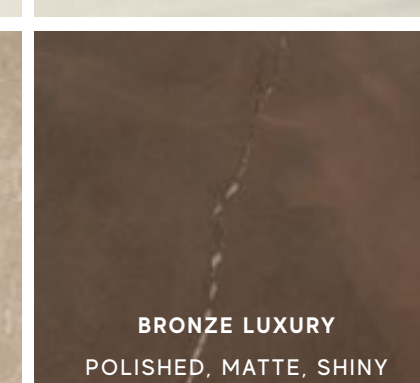

BIANCO FANTASTICO
POLISHED, MATTE, SHINY