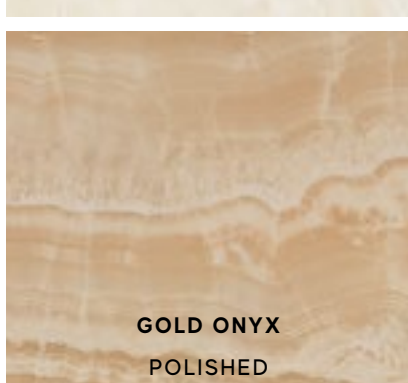

BIANCO DOLOMITE
POLISHED, MATTE, SHINY

CALACATTA DELICATO
POLISHED, MATTE, SILK, SHINY

CALACATTA PRESTIGIO
POLISHED, MATTE, SILK, SHINY

CALACATTA IMPERIALE
POLISHED, MATTE, SILK, SHINY

CHAMPAGNE ONYX
POLISHED, MATTE, SHINY

STATUARIO SUPREMO
POLISHED, MATTE, SILK, SHINY

STATUARIO SELECT
POLISHED, MATTE, TEXTURED, SHINY

ROYAL CALACATTA
POLISHED, MATTE, SHINY

CREMO DELICATO
POLISHED, MATTE, TEXTURED, SHINY

BIANCO FANTASTICO
POLISHED, MATTE, SHINY

IMPERIAL WHITE
POLISHED, MATTE, SHINY

TRAVERTINO ALABASTRINO
POLISHED, MATTE, SHINY

GOLD ONYX
POLISHED

CREAM PRESTIGE
POLISHED, MATTE, SHINY

BEIGE MYSTERY
POLISHED, MATTE, SHINY

GRIS CLAIR
SHINY (ONLY WALL)