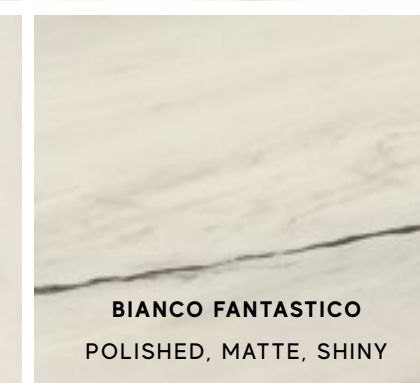

BIANCO DOLOMITE
POLISHED, MATTE, SHINY

CALACATTA DELICATO
POLISHED, MATTE, SILK, SHINY

CALACATTA PRESTIGIO
POLISHED, MATTE, SILK, SHINY

CALACATTA IMPERIALE
POLISHED, MATTE, SILK, SHINY

CHAMPAGNE ONYX
POLISHED, MATTE, SHINY

STATUARIO SUPREMO
POLISHED, MATTE, SILK, SHINY

STATUARIO SELECT
POLISHED, MATTE, TEXTURED, SHINY

ROYAL CALACATTA
POLISHED, MATTE, SHINY

CREMO DELICATO
POLISHED, MATTE, TEXTURED, SHINY

BIANCO FANTASTICO
POLISHED, MATTE, SHINY