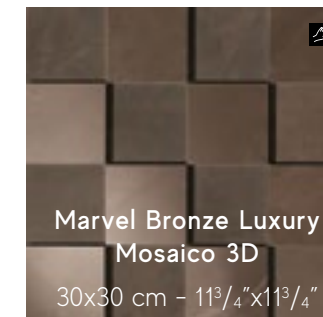

Marvel Beige Mistery
Mosaico Matt
30x30 cm - 11³/₄"x11³/₄"

Marvel Bronze Luxury
Mosaico Lappato
30x30 cm - 11³/₄"x11³/₄"

Marvel Bronze/Champagne
Greca Mosaico
18,5x30 cm - 7¹/₄"x11³/₄"

Marvel Bronze Luxury
Mosaico 3D
30x30 cm - 11³/₄"x11³/₄"