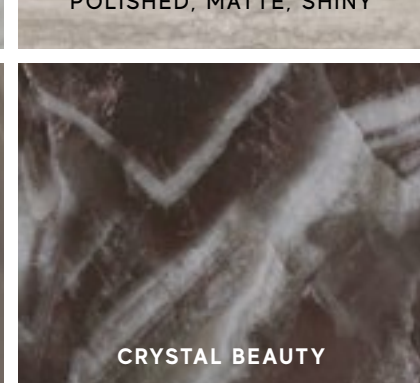

CRYSTAL BEAUTY
POLISHED, SHINY