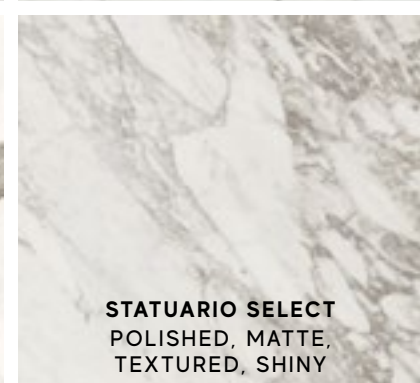

CARRARA PURE
POLISHED, MATTE, SHINY