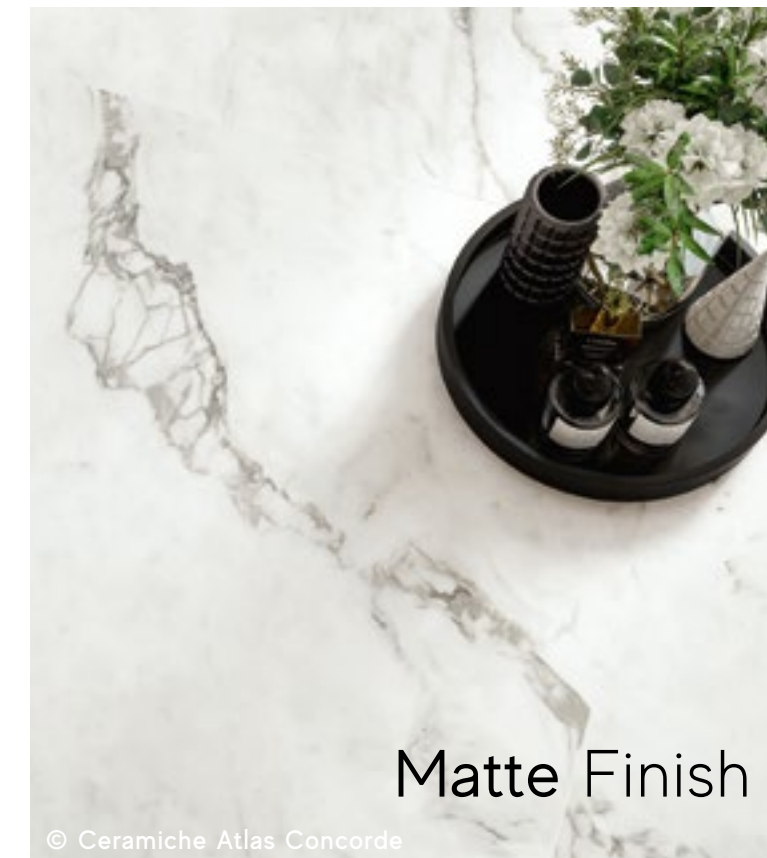

Toutes les finitions disponibles reproduisent les façonnages du marbre naturel. La finition Lappata exalte la luminosité de la surface, Silk offre un bas degré de réflexion de la lumière avec son aspect velouté, tandis que Matt est une finition mate parfaite pour les projets de design d'intérieur dans les espaces commerciaux.

Alle angebotenen Oberflächenausführungen entsprechen jeweils unterschiedlichen Bearbeitungen des Naturmarmors. Die geläppte Oberfläche Lappata besticht mit strahlendem Glanz, Silk reflektiert mit seiner samtigen Oberfläche weniger Licht, und Matt eignet sich vor allem für Innendesignprojekte im Gewerbebau.

Todos los acabados disponibles reproducen la elaboración del mármol natural. La superficie Lappata realza el brillo de la superficie, Silk proporciona un bajo nivel de reflexión de la luz con su aspecto aterciopelado, mientras que Matt es un acabado mate perfecto para proyectos de diseño interior en entornos comerciales.

Поверхности плиток имитируют различные виды поверхностной обработки природного мрамора. Лаппатированная поверхность обладает зеркальным блеском, усиливающим яркость фона. Silk характеризуется приятной бархатистостью с мягким отражением света. Матовая прекрасно подходит также для коммерческих интерьеров.

INDEX

OVERVIEW

PRODUCT FINDER

PRODUCT RANGE

IMAGE GALLERY

RANGE SUMMARY

TECHNICAL SPECIFICATIONS