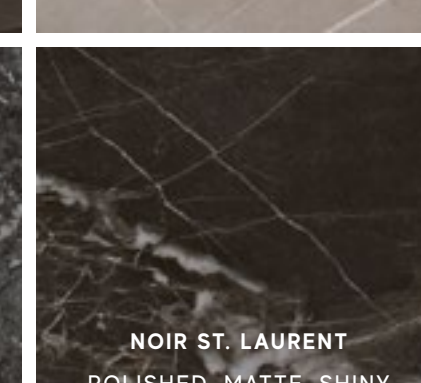

BARDIGLIO GREY
POLISHED, MATTE, SHINY

TRAVERTINO SILVER
POLISHED, MATTE, SHINY

GREY FLEURY
POLISHED, MATTE, TEXTURED, SHINY

GREY STONE
POLISHED, MATTE

GRIGIO INTENSO
POLISHED, MATTE, SHINY

NOIR ST. LAURENT
POLISHED, MATTE, SHINY