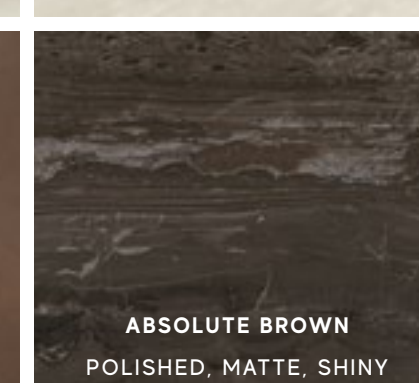

IMPERIAL WHITE
POLISHED, MATTE, SHINY