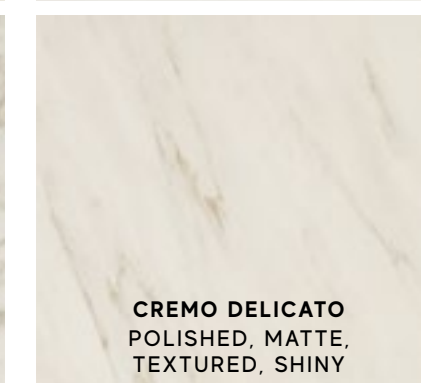

BIANCO DOLOMITE
POLISHED, MATTE, SHINY