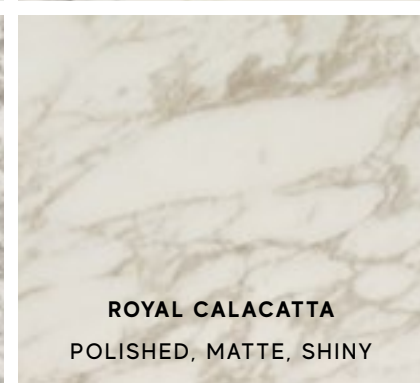

BIANCO DOLOMITE
POLISHED, MATTE, SHINY

CALACATTA DELICATO
POLISHED, MATTE, SILK, SHINY

CALACATTA PRESTIGIO
POLISHED, MATTE, SILK, SHINY

CALACATTA IMPERIALE
POLISHED, MATTE, SILK, SHINY

CHAMPAGNE ONYX
POLISHED, MATTE, SHINY

STATUARIO SUPREMO
POLISHED, MATTE, SILK, SHINY

STATUARIO SELECT
POLISHED, MATTE, TEXTURED, SHINY

ROYAL CALACATTA
POLISHED, MATTE, SHINY

CREMO DELICATO
POLISHED, MATTE, TEXTURED, SHINY

BIANCO FANTASTICO
POLISHED, MATTE, SHINY