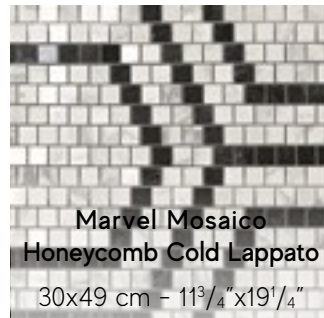

Porcelain Tile Decors
Beige & Brown

INDEX

OVERVIEW

PRODUCT
FINDER

PORCELAIN & WALL TILES
PORCELAIN TILE DECORS
WALL TILE DECORS
DECORS SUMMARY

PRODUCT
RANGE

IMAGE
GALLERY

RANGE
SUMMARY

TECHNICAL
SPECIFICATIONS