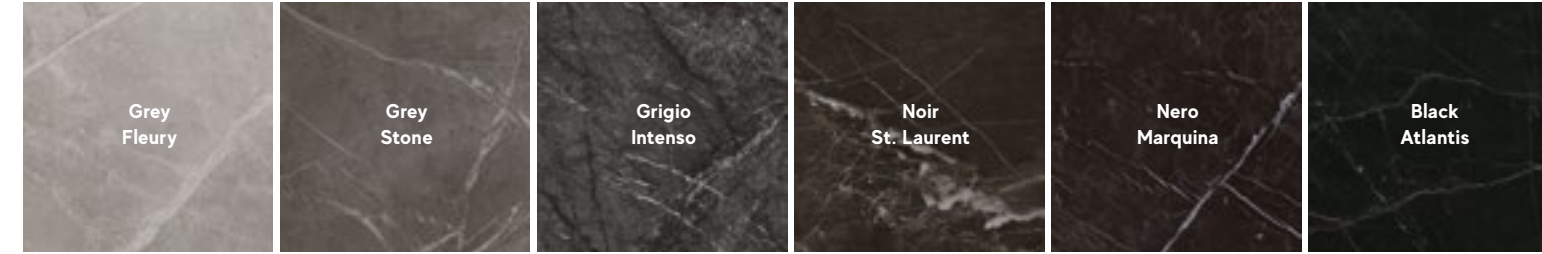

Polished Matte	Polished Matte	Polished			Polished Matte
	Polished	Polished			Polished
Polished Matte	Polished Matte	Polished			Polished Matte
Polished Matte	Polished Matte				Polished Matte
Polished *	Polished	Polished Matte	Polished	Polished	Polished Matte
Polished	Polished Matte	Polished Matte	Polished	Polished	Polished Matte
		Polished Matte			Polished Matte
Polished Matte	Polished Matte		Polished Matte	Polished Matte	
Polished Matte	Polished Matte	Polished Matte	Polished Matte	Polished Matte	Polished Matte
Polished Matte | Textured	Polished Matte		Polished Matte	Polished Matte	
		Shiny	Shiny	Shiny	Shiny
Shiny			Shiny	Shiny	
Shiny			Shiny		
	Silk	Silk		Silk	
	Silk	Polished | Silk		Satin | Polished | Silk	
	Silk			Silk	

INDEX

OVERVIEW

PRODUCT FINDER

PRODUCT RANGE

IMAGE GALLERY

RANGE SUMMARY

WHITE INSPIRATION
BEIGE & BROWN INSPIRATION
GREY & BLACK INSPIRATION
PRECIOUS INSPIRATION

TECHNICAL SPECIFICATIONS