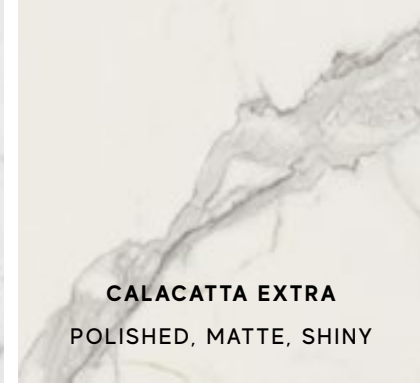

PRODUCT RANGE 

IMAGE GALLERY 

RANGE SUMMARY 

TECHNICAL SPECIFICATIONS 

Porcelain and Wall Tiles

MOON ONYX
POLISHED, MATTE, SHINY

CARRARA PURE
POLISHED, MATTE, SHINY

CALACATTA EXTRA
POLISHED, MATTE, SHINY

BIANCO DOLOMITE
POLISHED, MATTE, SHINY

CALACATTA DELICATO
POLISHED, MATTE, SILK, SHINY

CALACATTA PRESTIGIO
POLISHED, MATTE, SILK, SHINY

CALACATTA IMPERIALE
POLISHED, MATTE, SILK, SHINY

CHAMPAGNE ONYX
POLISHED, MATTE, SHINY