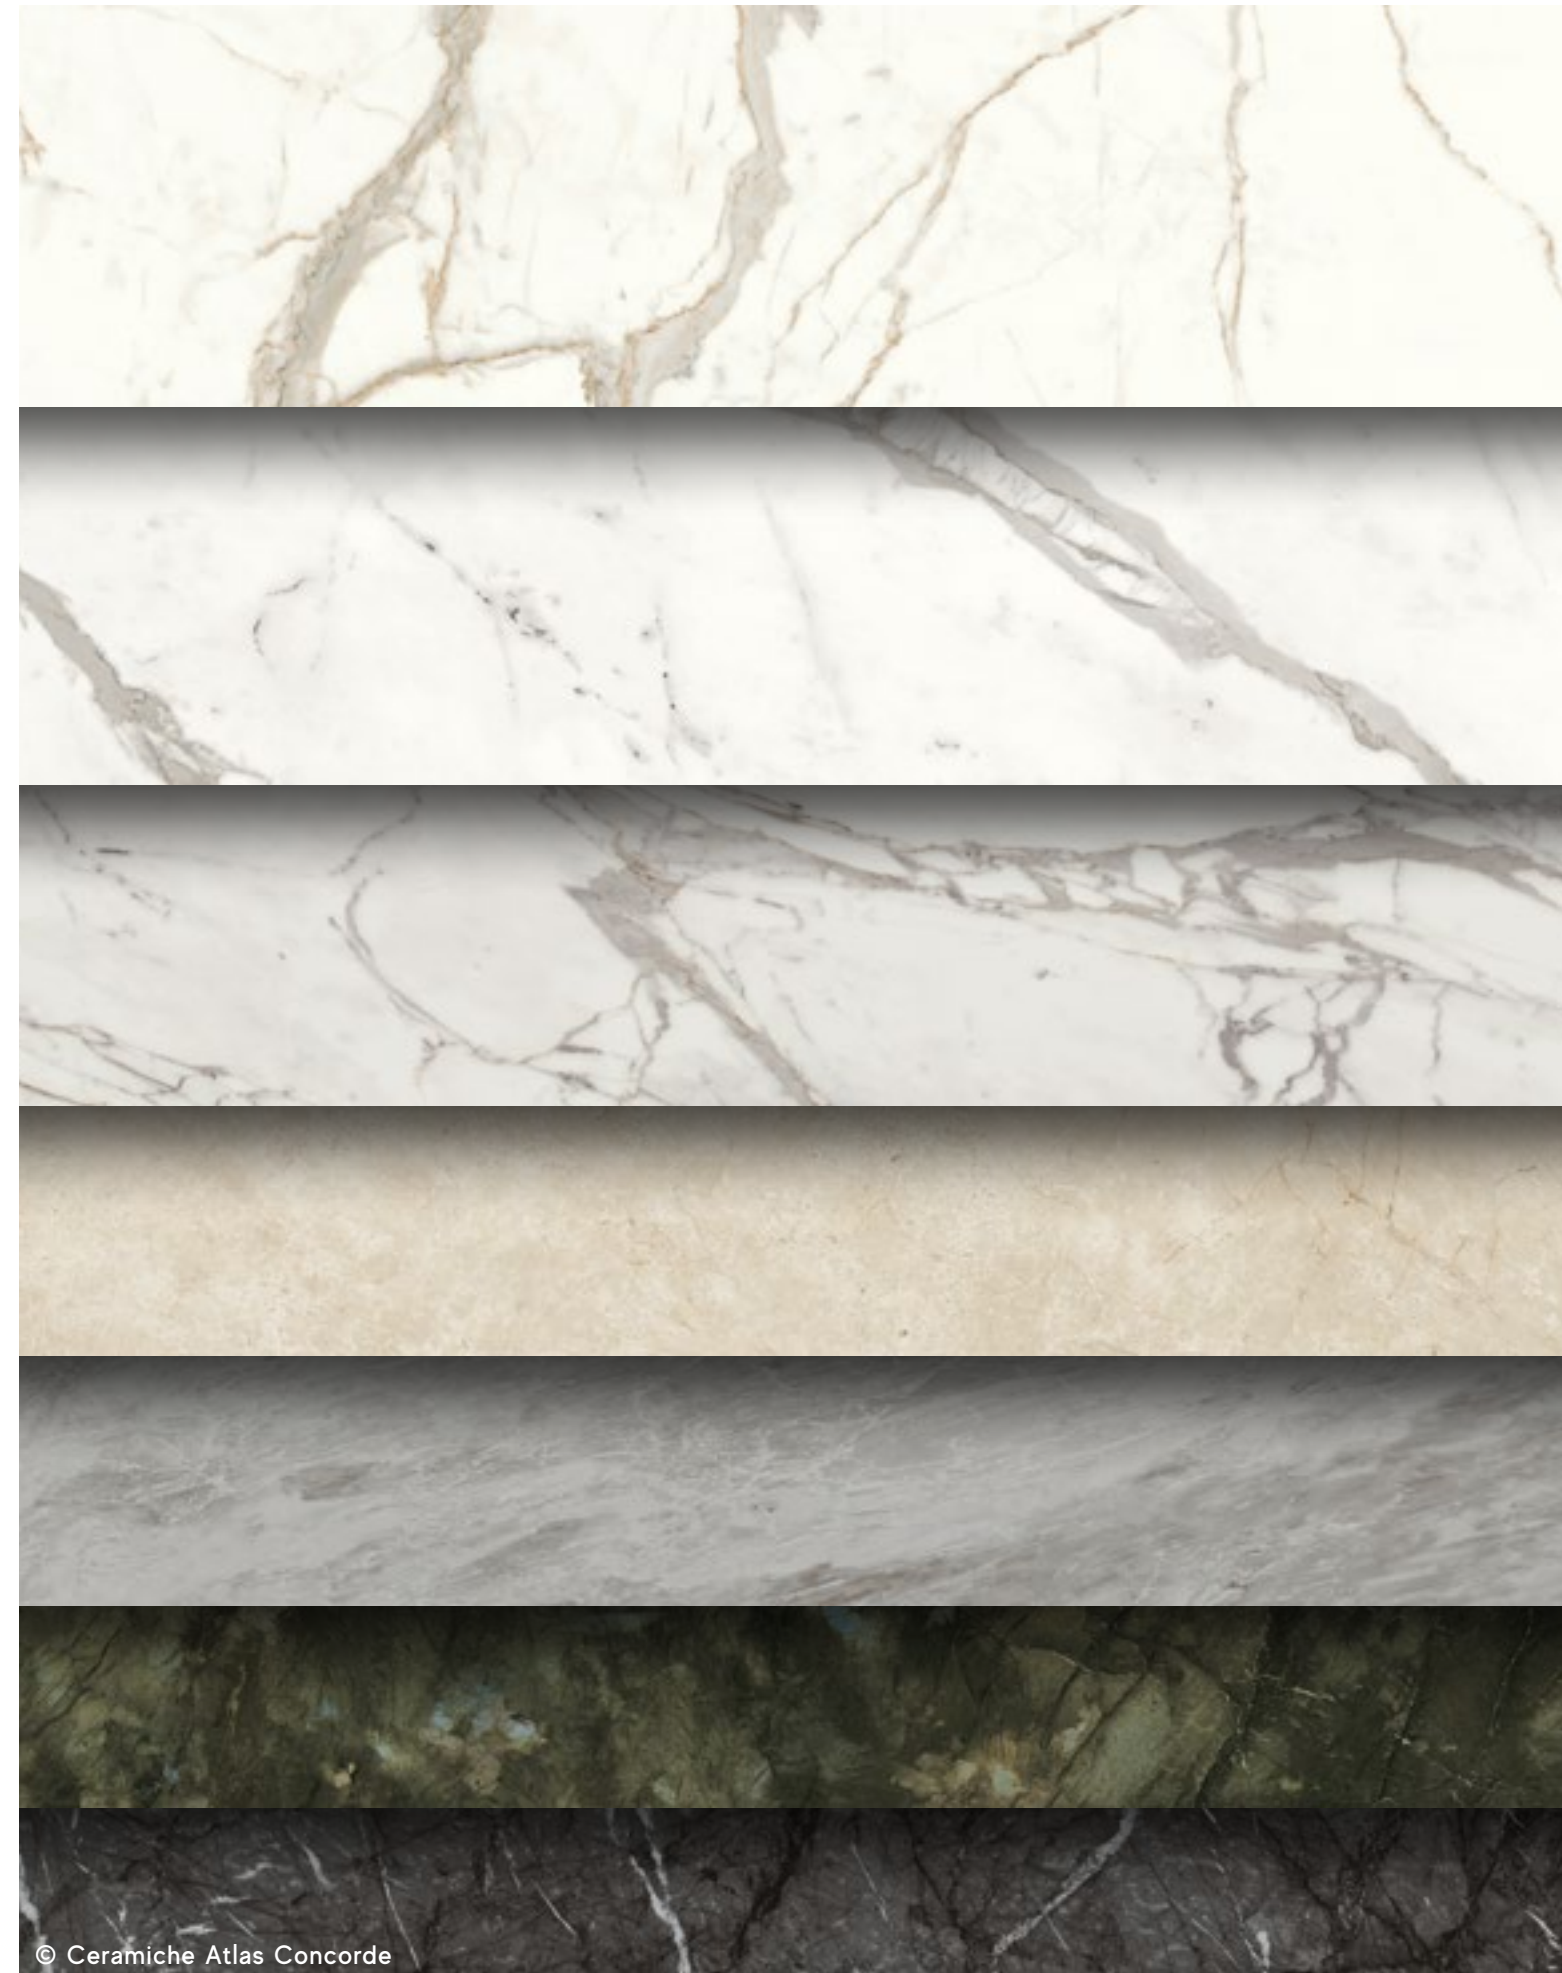

Die zahlreichen Farbvarianten entsprechen mit großer Detailtiefe den Nuancen und Äderungen des natürlichen Materials. Reine, leuchtende Weißtöne, die an den Strukturen klassischer italienischer Marmorsorten inspiriert sind, warme Farbtöne, die die Eleganz von Wänden und Böden unterstreichen, Grau- und Schwarztöne, die stets distinktiert wirken, edle Farbzentre für trendgerechte Räume.

Las numerosas referencias de color reproducen los matices y las vetas del material natural con una gran profundidad de detalle. Blancos puros con un fondo brillante, inspirados en las texturas de clásicos mármoles italianos; tonos cálidos para realzar el refinamiento de paredes y suelos; grises y negros para envolver espacios siempre elegantes; preciosos acentos de color ideales para ambientes de moda.

Многочисленные цвета с точностью повторяют оттенки фона и прожилок природного материала. Среди них есть яркие белые, перенятые у классического итальянского мрамора; теплые – для придания полам и стенам мягкой изысканности; серые и черные, способные вдохнуть в помещения особую элегантность; оттенки с драгоценными цветовыми акцентами – для трендовых интерьеров.

INDEX

OVERVIEW

PRODUCT
FINDER

PRODUCT
RANGE

IMAGE
GALLERY

RANGE
SUMMARY

TECHNICAL
SPECIFICATIONS