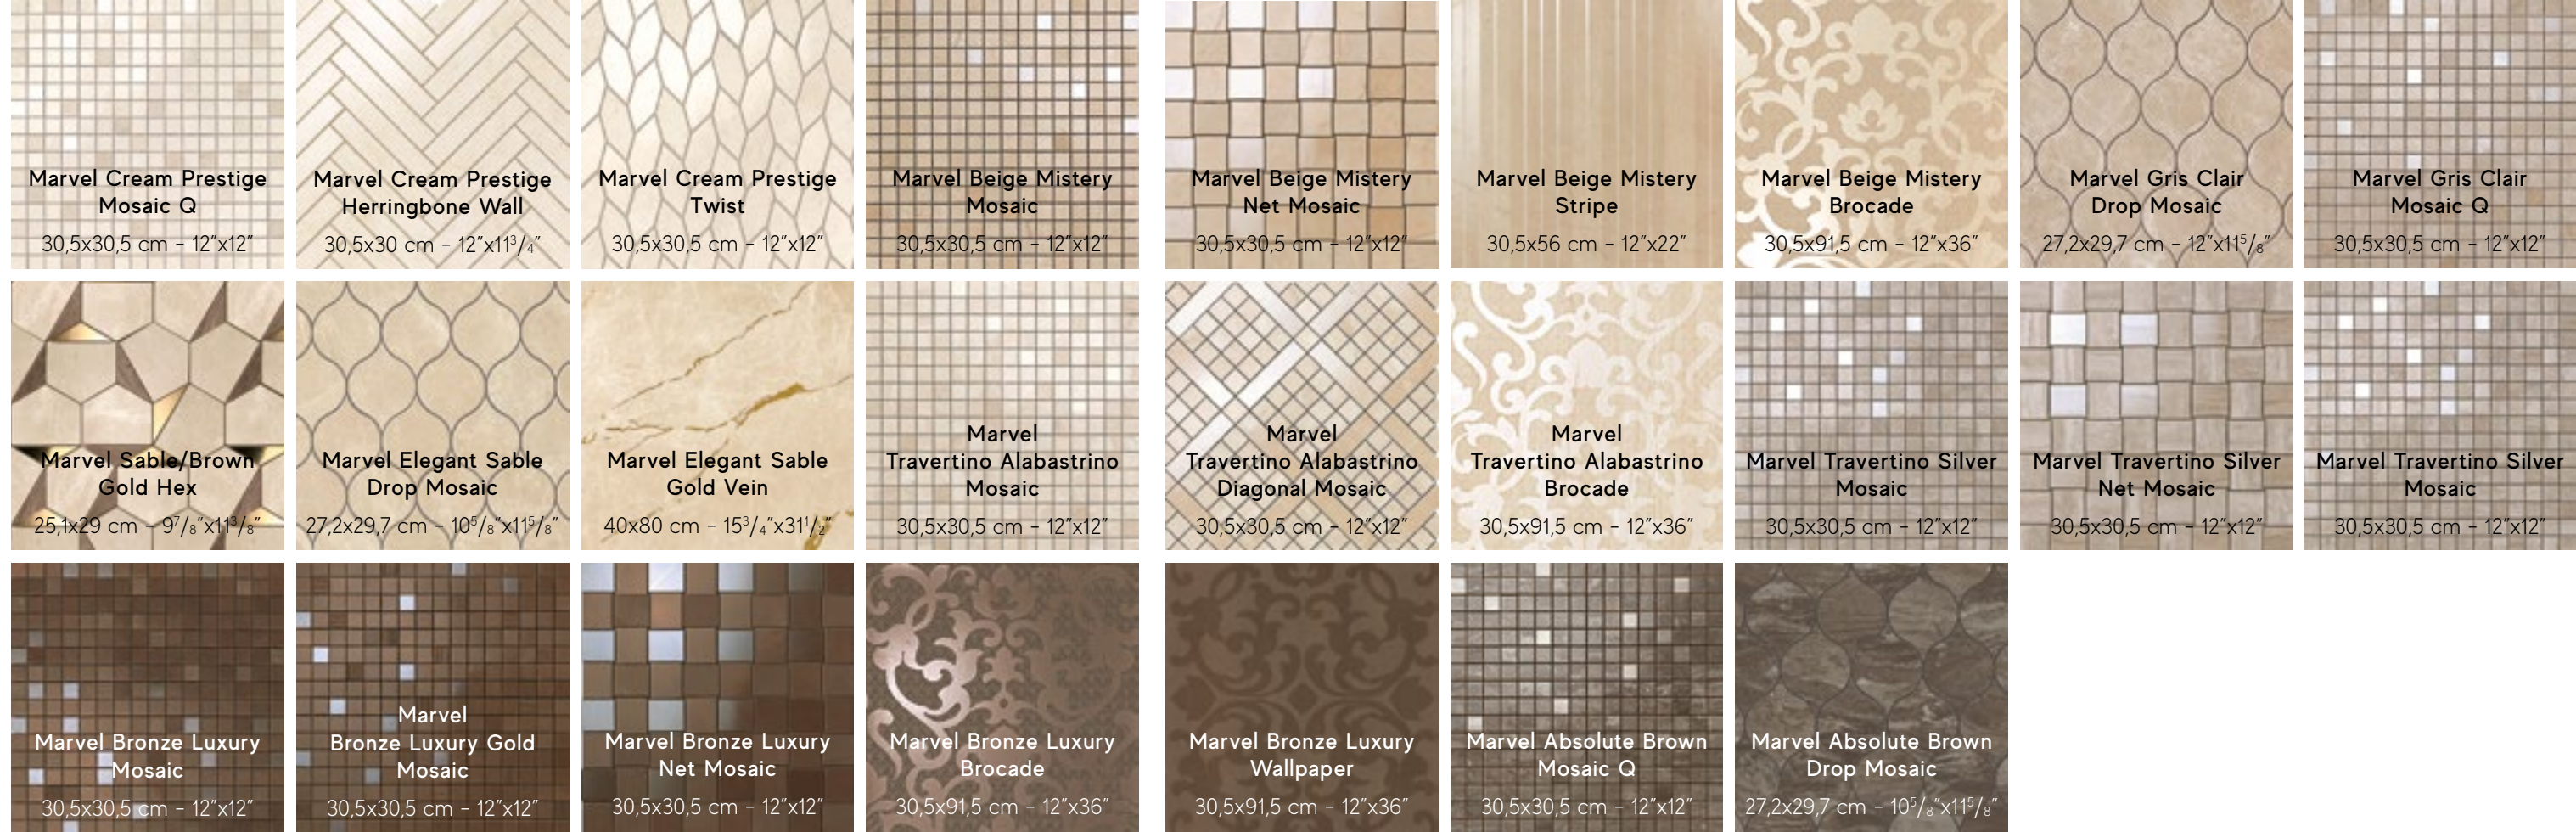

Wall Tile Decors
Beige & Brown

- INDEX ≡
- OVERVIEW >
- **PRODUCT FINDER** >
- PORCELAIN & WALL TILES
  PORCELAIN TILE DECORS
  WALL TILE DECORS
  DECORS SUMMARY
- PRODUCT RANGE >
- IMAGE GALLERY >
- RANGE SUMMARY >
- TECHNICAL SPECIFICATIONS >