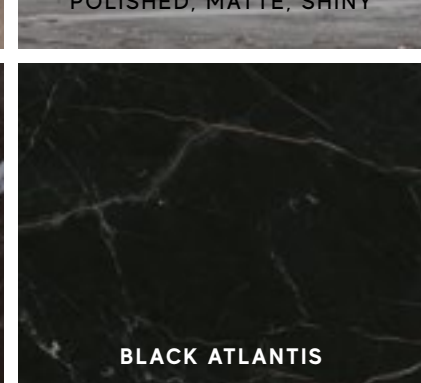

IMPERIAL WHITE
POLISHED, MATTE, SHINY

TRAVERTINO ALABASTRINO
POLISHED, MATTE, SHINY

GOLD ONYX
POLISHED

CREAM PRESTIGE
POLISHED, MATTE, SHINY

BEIGE MYSTERY
POLISHED, MATTE, SHINY

GRIS CLAIR
SHINY (ONLY WALL)

ELEGANT SABLE
POLISHED, MATTE, SHINY

BRONZE LUXURY
POLISHED, MATTE, SHINY

ABSOLUTE BROWN
POLISHED, MATTE, SHINY

SILVER DREAM
SHINY (ONLY WALL)

GRIS SUPREME
POLISHED, MATTE

MORNING SKY
POLISHED, MATTE, SHINY

BARDIGLIO GREY
POLISHED, MATTE, SHINY

TRAVERTINO SILVER
POLISHED, MATTE, SHINY

GREY FLEURY
POLISHED, MATTE, TEXTURED, SHINY

GREY STONE
POLISHED, MATTE

GRIGIO INTENSO
POLISHED, MATTE, SHINY

NOIR ST. LAURENT
POLISHED, MATTE, SHINY

NERO MARQUINA
POLISHED, MATTE, SHINY

BLACK ATLANTIS
POLISHED, MATTE, SHINY

AGATA AZUL
POLISHED

CRYSTAL BEAUTY
POLISHED, SHINY

RED LUXURY
POLISHED

ULTRAMARINE
POLISHED, SHINY

BRAZIL GREEN
POLISHED, SHINY

INDEX