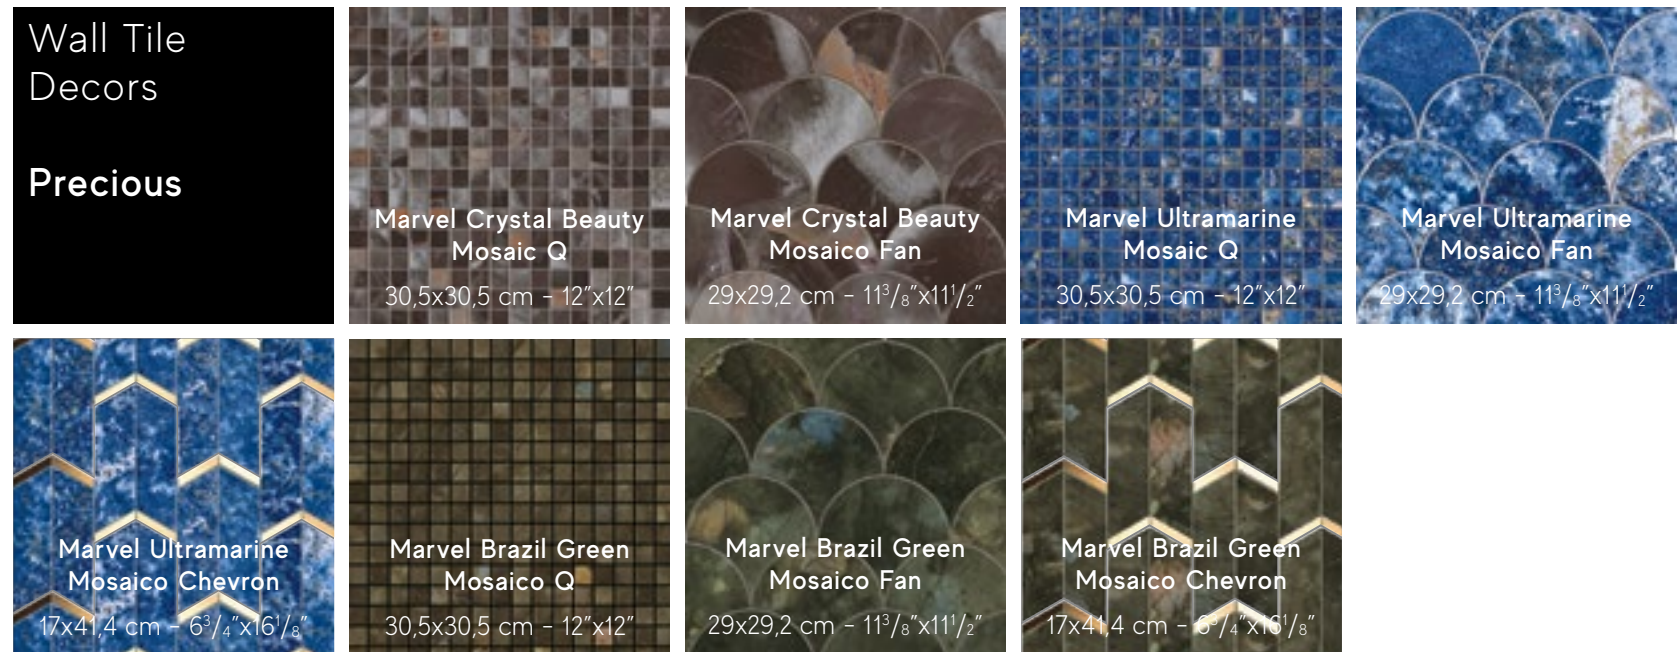

INDEX

OVERVIEW

PRODUCT FINDER

PORCELAIN & WALL TILES
PORCELAIN TILE DECORS
WALL TILE DECORS
DECORS SUMMARY

PRODUCT RANGE

IMAGE GALLERY

RANGE SUMMARY

TECHNICAL SPECIFICATIONS