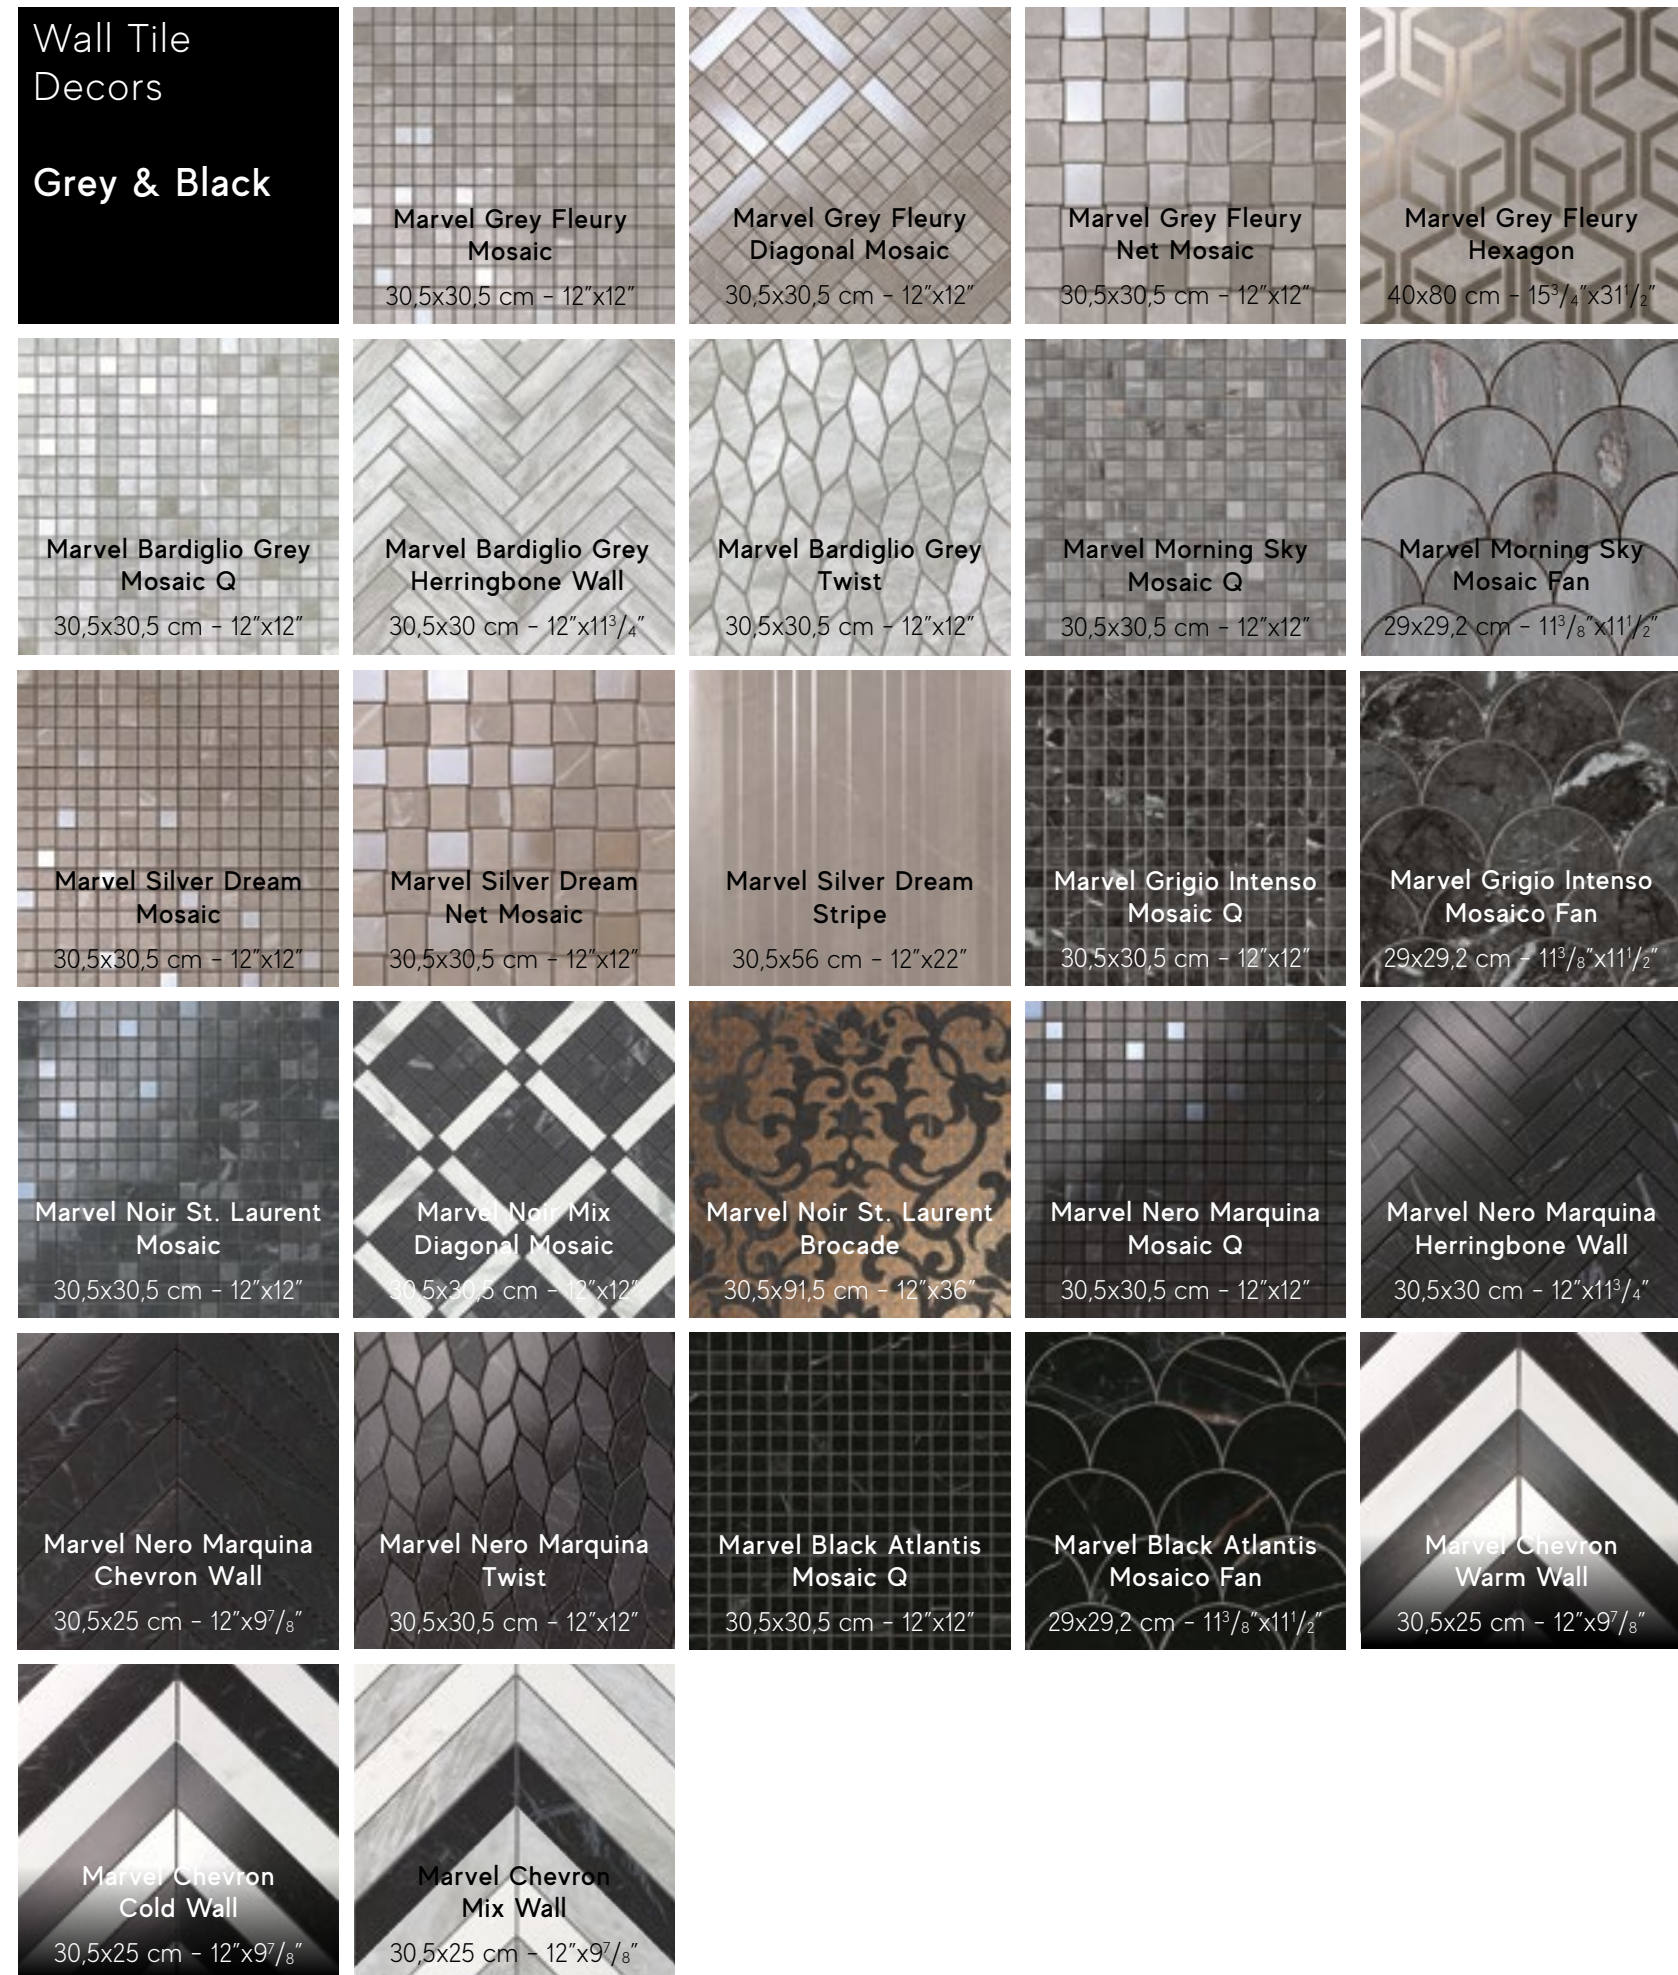

INDEX

OVERVIEW

PRODUCT FINDER

PORCELAIN & WALL TILES
PORCELAIN TILE DECORS
WALL TILE DECORS
DECORS SUMMARY

PRODUCT RANGE

IMAGE GALLERY

RANGE SUMMARY

TECHNICAL SPECIFICATIONS