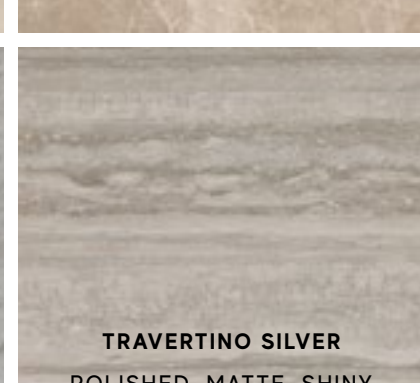

GRIS CLAIR
SHINY (ONLY WALL)

TRAVERTINO SILVER
POLISHED, MATTE, SHINY