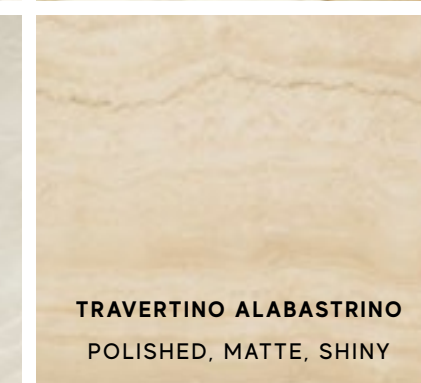

CALACATTA IMPERIALE
POLISHED, MATTE, SILK, SHINY