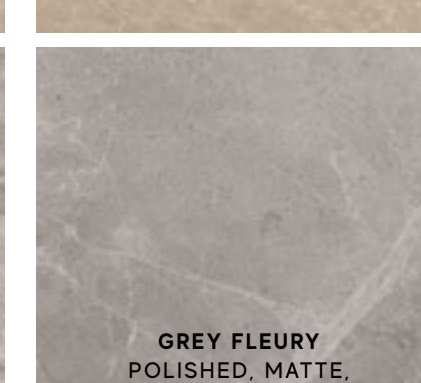

ELEGANT SABLE
POLISHED, MATTE, SHINY

GREY FLEURY
POLISHED, MATTE, TEXTURED, SHINY