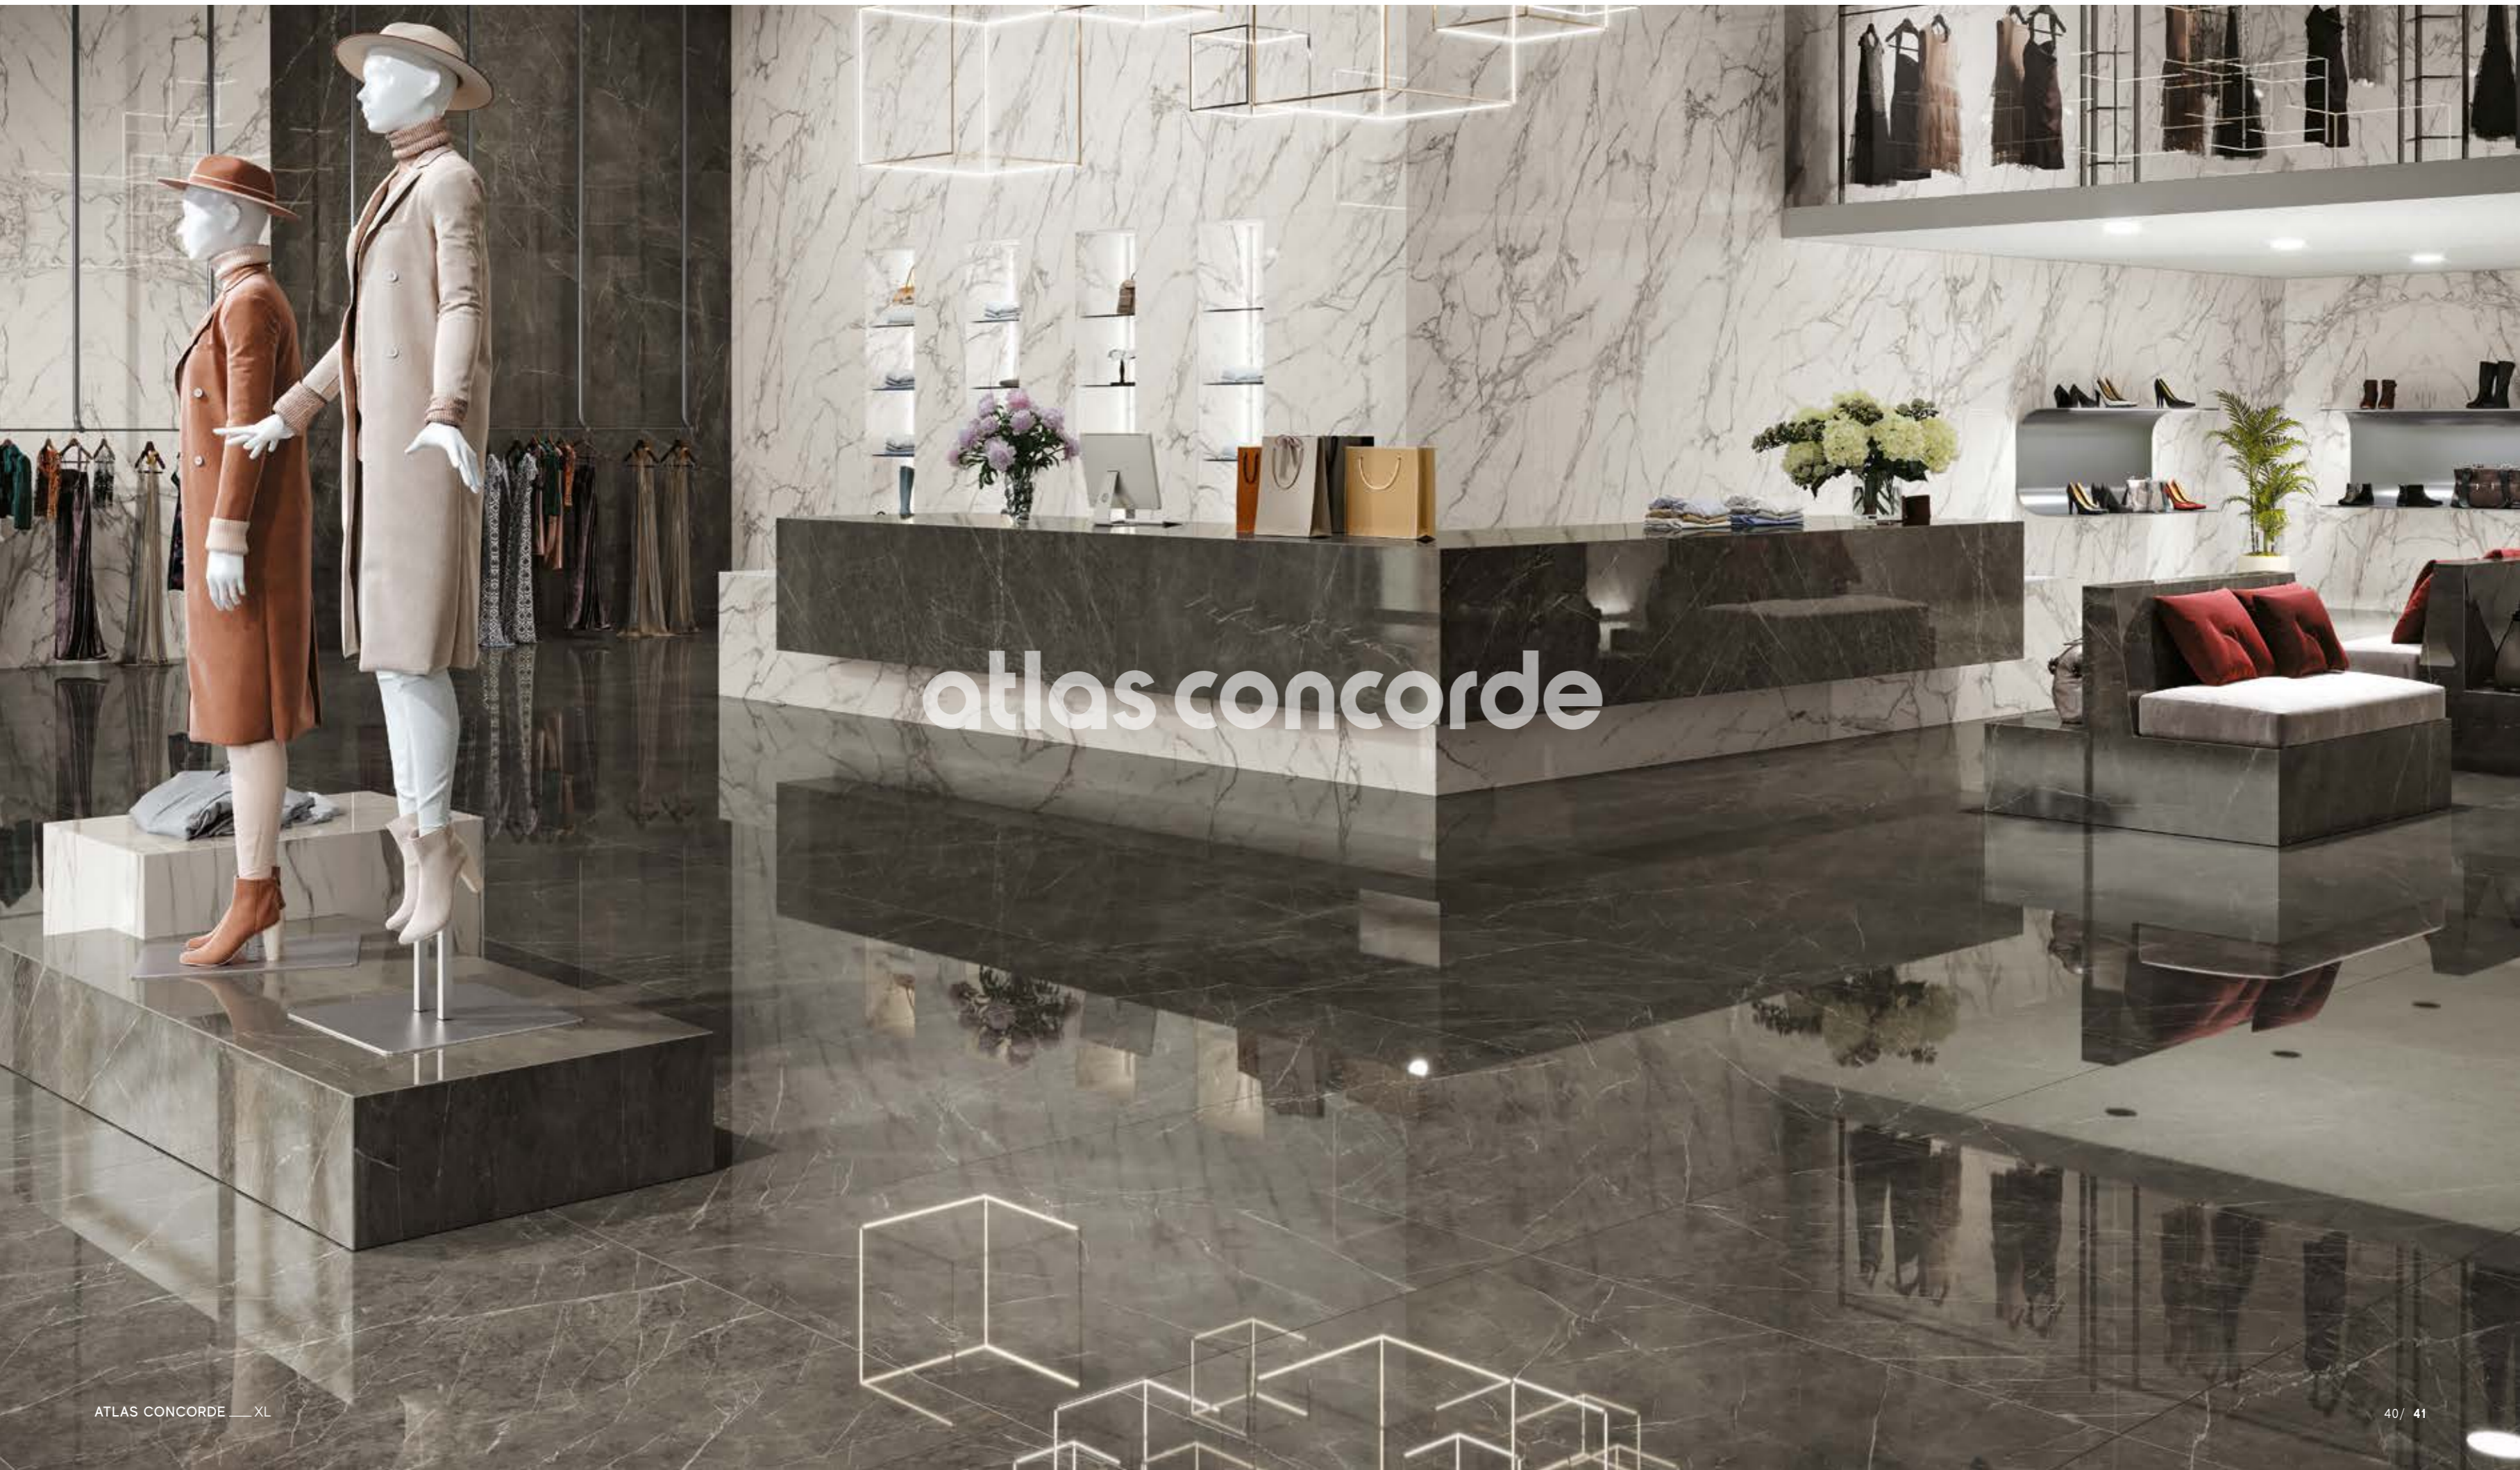

atlas concorde