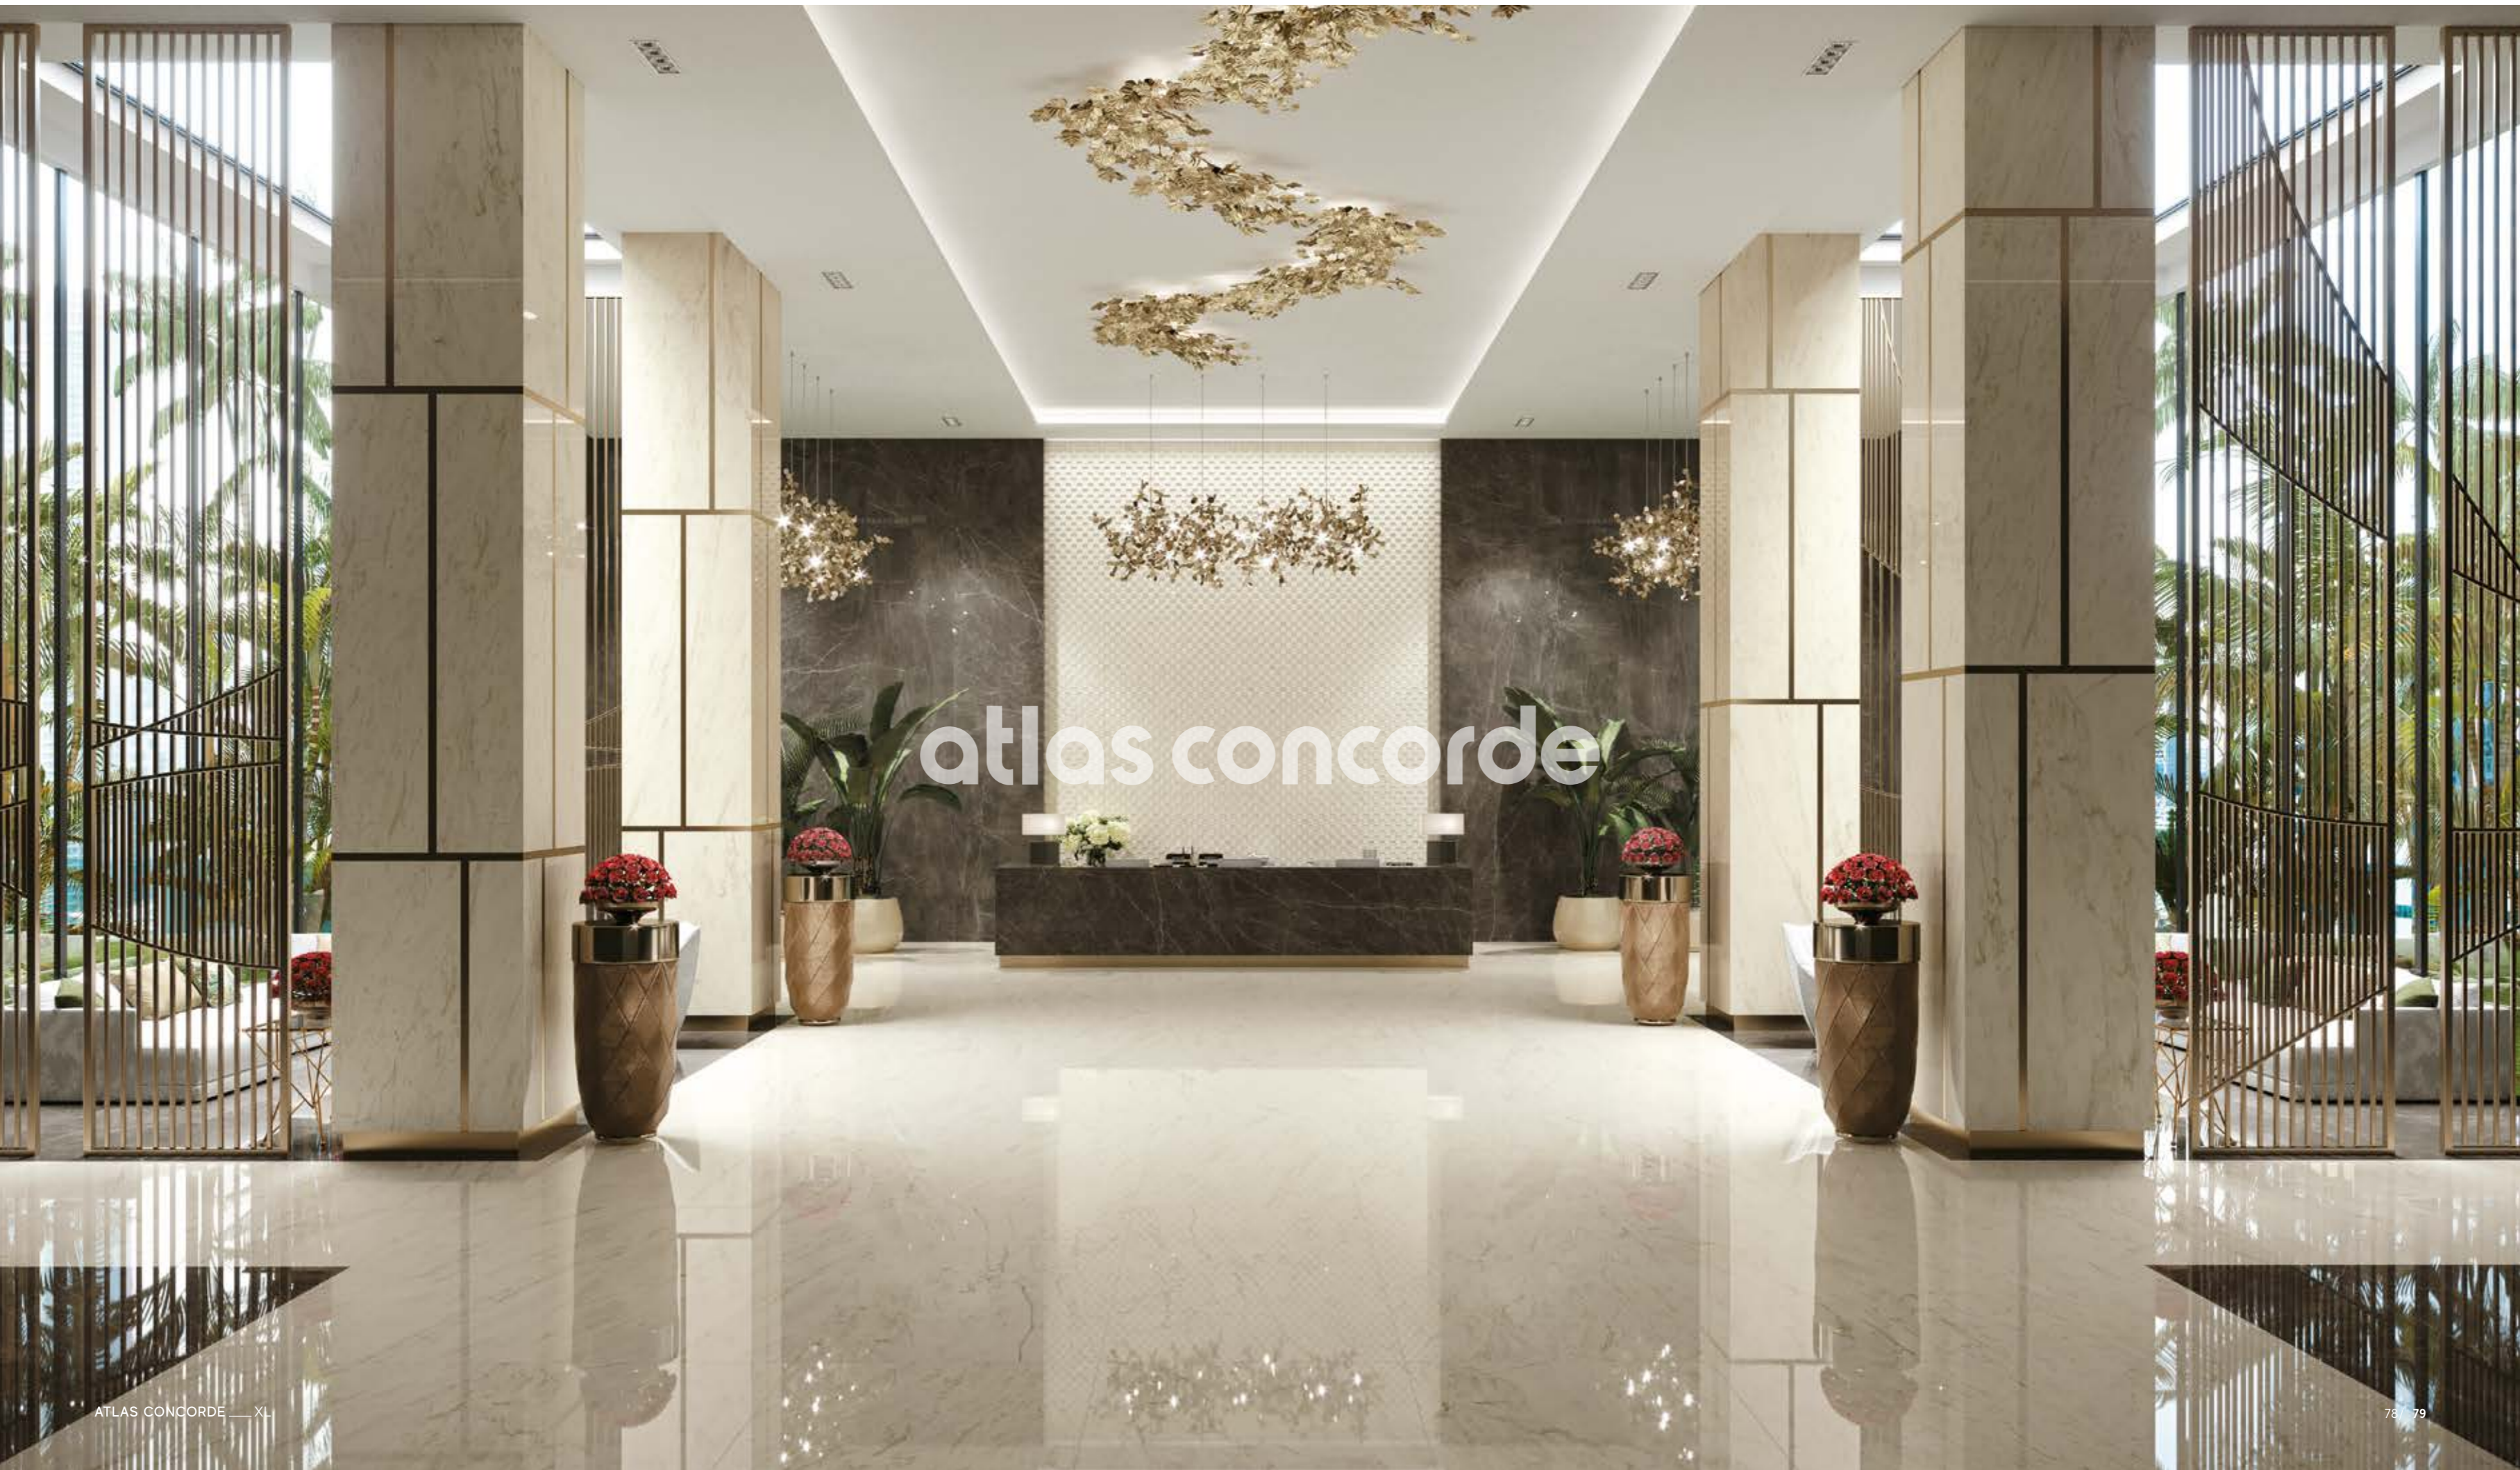

atlas concorde